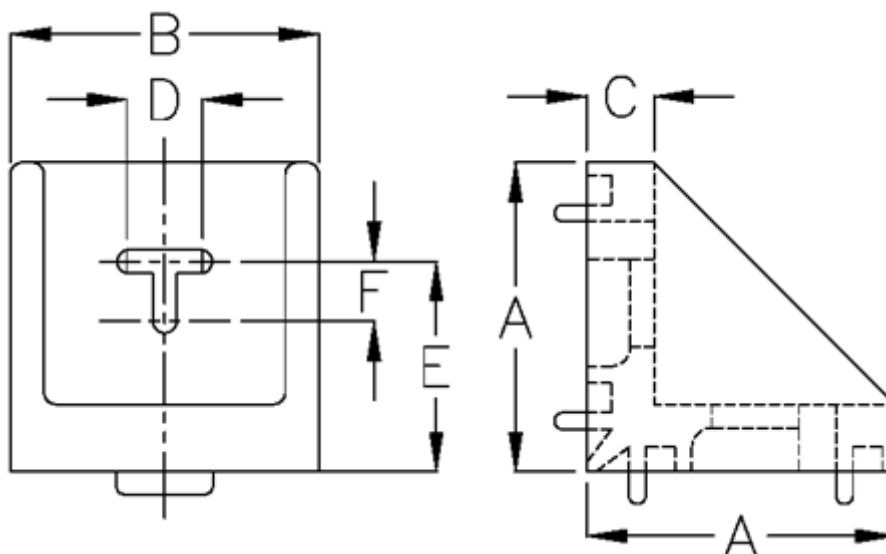

Article number: 0581424243

Description: Hepco MCS 1-242-4243 Bracket 42x43
42x43

Measures

A	= 42
B	= 43
C	= 9
D	= 10.3
E	= 31
F	= 12
Weight (kg)	= 0.06